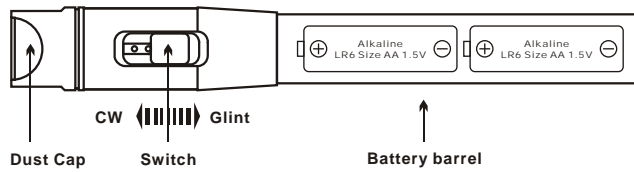

#### Detailed parameter

Wave output	650nm
Fiber connector	universal-connector
Operating temp.	0~+60°C
Store temp.	-20~+70°C
Battery style	LR6 ( AA ) 1.5V*2
Battery life	>40H (1mW)
Size	175mm*26mm*26mm
Weight	170g