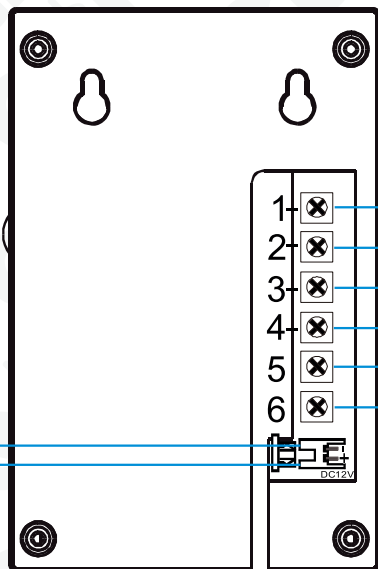

MONITOR CONNECT

12 V DC

KASETA ZEWNĘTRZNA VDA-80A3, VDA-81A3

12 V DC

BRAMA

**UNIFON
ADA-11A3, ADA-12A3, ADA-13A3**

12 V DC

RYGIEL